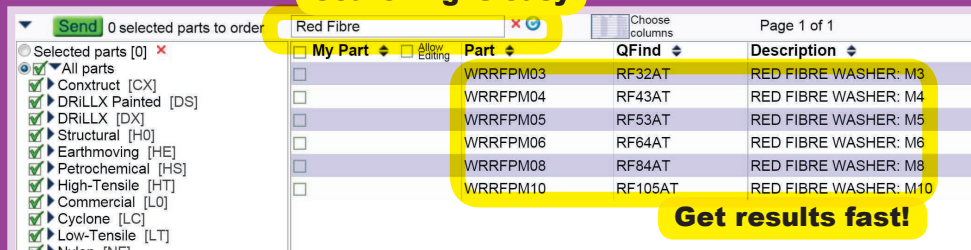

Next Online Web Portal

Searching is easy